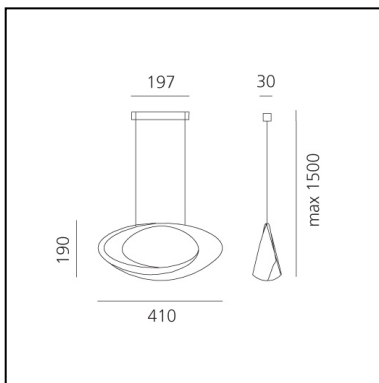

Cabildo Suspension LED 2700K White

Eric Solè

IP20     Dimmerable: 

LUMINAIRE

- Watt: **44W**
- Voltage: **220-240V**
- Delivered lumens output: **2641lm**
- CCT: **2700K**
- Efficiency: **73%**
- Efficacy: **60.01lm/W**
- CRI: **95**
- Dimmable Typology: **Push**

Notes

Lamp included.

DESCRIPTION

Body lamp in painted die-cast aluminium. The indirect light shapes the body lamp, bringing out its winding form and giving it the astonishing appearance of a ring of light. The suspension cables are also feed cables.

PRODUCT CODE: 1182W10A

FEATURES

- Article Code: **1182W10A**
- Colour: **White**
- Installation: **Suspension**
- Material: **Aluminium**
- Series: **Design Collection**
- Environment: **Indoor**
- Area contract: **Residential**
- Emission: **Indirect Diffused**
- design by: **Eric Solè**

DIMENSIONS

- Width: **cm 41**
- Base Length: **cm 19**
- Base Width: **cm 9.5**
- Max Height from ceiling: **cm 150**
- Glow Wire Test: **750°**

SOURCES INCLUDED

- Category: **Led**
- Number: **1**
- Watt: **37W**
- Delivered lumens output: **3761lm**
- Color temperature (K): **2700K**
- CRI: **90**
- Color Tolerance: **MacAdam 2SDCM**