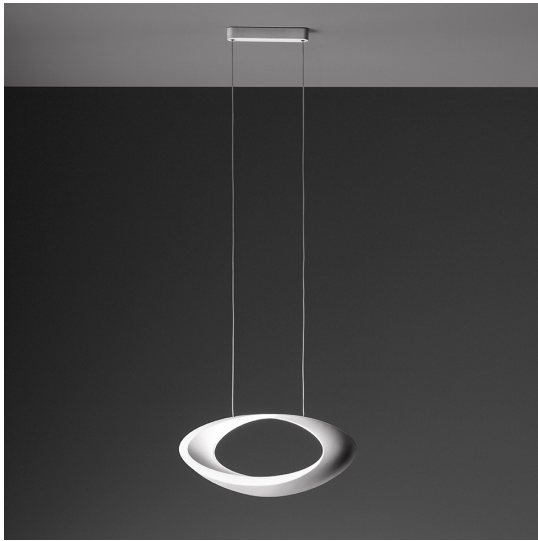

Cabildo Suspension LED 2700K White

Eric Solè

IP20     Dimmerable: 

LUMINAIRE

- Watt: **44W**
- Voltage: **220-240V**
- Delivered lumens output: **2641lm**
- CCT: **2700K**
- Efficiency: **73%**
- Efficacy: **60.01lm/W**
- CRI: **95**
- Dimmable Typology: **Push**

Notes

Lamp included.

DESCRIPTION

Body lamp in painted die-cast aluminium. The indirect light shapes the body lamp, bringing out its winding form and giving it the astonishing appearance of a ring of light. The suspension cables are also feed cables.

PRODUCT CODE: 1182W10A

FEATURES

- Article Code: **1182W10A**
- Colour: **White**
- Installation: **Suspension**
- Material: **Aluminium**
- Series: **Design Collection**
- Environment: **Indoor**
- Area contract: **Residential**
- Emission: **Indirect Diffused**
- design by: **Eric Solè**

DIMENSIONS

- Width: **cm 41**
- Base Length: **cm 19**
- Base Width: **cm 9.5**
- Max Height from ceiling: **cm 150**
- Glow Wire Test: **750°**

SOURCES INCLUDED

- Category: **Led**
- Number: **1**
- Watt: **37W**
- Delivered lumens output: **3761lm**
- Color temperature (K): **2700K**
- CRI: **90**
- Color Tolerance: **MacAdam 2SDCM**