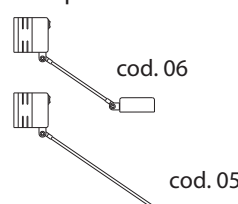

Cod. 05 - 06 - Daphine Parete
05L - 06L - Daphine Parete LED