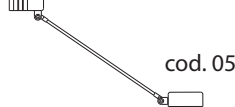

Cod. 05 - 06 - Daphne Parete
05L - 06L - Daphne Parete LED