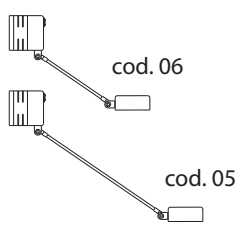

Cod. 05 - 06 - Daphine Parete
05L - 06L - Daphine Parete LED