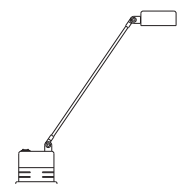

Cod. 09 - Daphinette
Cod. 09L - Daphinette LED