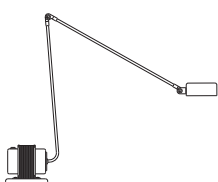

Cod. 03
Daphine Dimmer