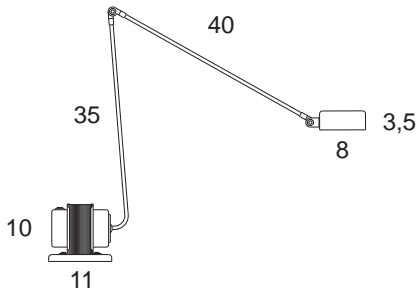

# Daphine

Designer

Tommaso Cimini - 1972

Table standing lamp of metal with an articulated arm and a diffuser pivoting on 360°. The base of cast iron always comes black varnished. Electronic transformer.

Denominazione - Name - Name	<b>Daphine (cod. 01)</b>
Certificazioni - Certificates - Prüfzeichen	<b>CE</b>
Normative - Norms - Normen	<b>EN 60-598-1 (CEI 34-21)</b>
Lampadina - Light sources - Leuchtmittel	<b>MAX 50W 12V - GY6.35 (35W energy saver included)</b>
Versioni - Available - Versionen	<b>230V (Europe) - 120V (USA - Japan) - 240V (England)</b> <i>(fittings come with appropriate transformer and plug)</i>
Classe di isolamento - Insulation Class - Isolierungsklasse	<b>II</b>
Classe di protezione - Protection Class - Protektionsgrad	<b>IP20</b>
Imballo - Packaging - Verpackung	<b>0,016m<sup>3</sup> - 3,24Kg</b>