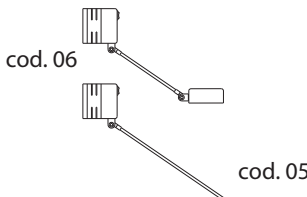

Cod. 05 - 06 - Daphine Parete
05L - 06L - Daphine Parete LED