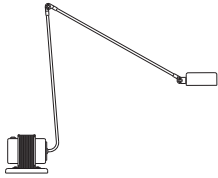

Cod. 01 - 01C
Daphne