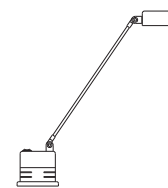

Cod. 09 - Daphinette
Cod. 09L - Daphinette LED