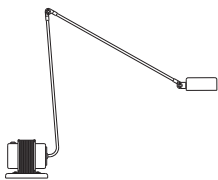

Cod. 01C
Daphine Classic