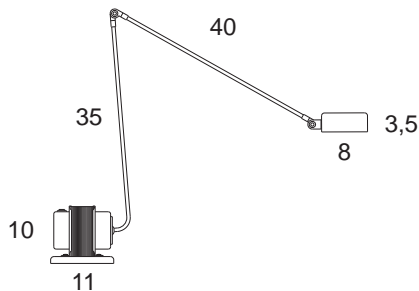

Daphine Classic

Designer

Tommaso Cimini - 1972

Table standing lamp of metal with an articulated arm and a diffuser pivoting on 360°. The base of cast iron always comes black varnished. Lamellar transformer. Two light intensities.

Denominazione - Name - Name **Daphine Classic (cod. 01C)**

Certificazioni - Certificates - Prüfzeichen **CE**

Normative - Norms - Normen **EN 60-598-1 (CEI 34-21)**

Lampadina - Light sources - Leuchtmittel **MAX 50W 12V - GY6.35 (35W energy saver included)**

Versioni - Available - Versionen **230V (Europe) - 240V (England)**
(fittings come with appropriate transformer and plug)

Classe di isolamento - Insulation Class - Isolierungsklasse **II**

Classe di protezione - Protection Class - Protektionsgrad **IP20**

Imballo - Packaging - Verpackung **0,016m³ - 3,3Kg**

Col. 01
Nero
Black
Schwarz

Col. 02
Bianco
White
Weiß

Col. 03
Rosso
Red
Rot

Col. 05
Giallo
Yellow
Gelb

Col. 33
Cromato
Chromed
Chrom

Col. 44
Nichelato
Nickled
Vernickelt

Col. 55
Argento metall.
Metal Silver
Metallic Silber