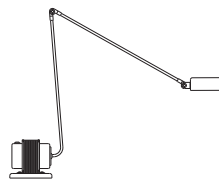

Cod. 01L
Daphine LED