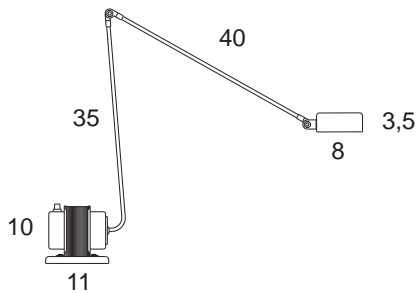

Daphine Dimmer

Designer

Tommaso Cimini - 1972

Table lamp made out of metal, with adjustable arm and 360° rotating head; black painted cast-iron base, electronic transformer controlled by a dimmer.

Denominazione - Name - Name **Daphine Dimmer (cod. 03)**

Certificazioni - Certificates - Prüfzeichen **CE**

Normative - Norms - Normen **EN 60-598-1 (CEI 34-21)**

Lampadina - Light sources - Leuchtmittel **MAX 50W 12V - GY6.35 (35W energy saver included)**

Versioni - Available - Versionen **230V (Europe) - 120V (USA - Japan) - 240V (England)**
(fittings come with appropriate transformer and plug)

Classe di isolamento - Insulation Class - Isolierungsklasse **II**

Classe di protezione - Protection Class - Protektionsgrad **IP20**

Imballo - Packaging - Verpackung **0,016m³ - 3,26Kg**

Col. 01
Nero
Black
Schwarz

Col. 02
Bianco
White
Weiß

Col. 03
Rosso
Red
Rot

Col. 05
Giallo
Yellow
Gelb

Col. 33
Cromato
Chromed
Chrom

Col. 44
Nichelato
Nickled
Vernickelt

Col. 55
Argento metall.
Metal Silver
Metallic Silber