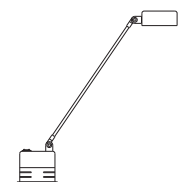

Cod. 09 - Daphinette
Cod. 09L - Daphinette LED