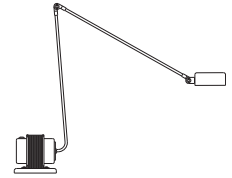

Cod. 03
Daphne Dimmer