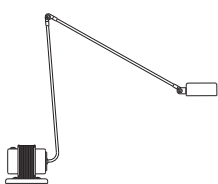

Cod. 03
Daphine Dimmer