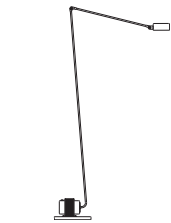

Cod. 02L
Daphine Terra LED