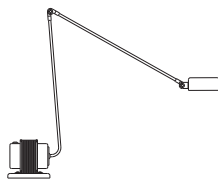

Cod. 01L
Daphine LED