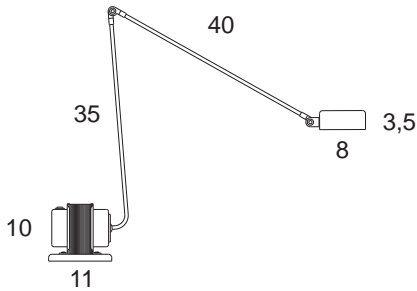

Daphne LED

Designer

Tommaso Cimini - Ettore Cimini - 2013

Table standing lamp of metal with an articulated pivoting arm, the head can rotate 360°. The light source is a 8W - 3000° K powered controlled by a switch which can be set in ways: on/half light/off or dimmer. The maximum energy absorption is 11W.

Denominazione - Name - Name **Daphne LED (cod. 01L)**

Certificazioni - Certificates - Prüfzeichen **CE**

Normative - Norms - Normen **EN 60-598-1 (CEI 34-21)**

Fonte luminosa - Light sources - Leuchtmittel **1 x 8W LED • 3000°K • Ra80**

Versioni - Available - Versionen **230V (Europe) - 120V (USA - Japan) - 240V (England)**
(fittings come with appropriate plug feeder)

Classe di isolamento - Insulation Class - Isolierungsklasse **III**

Classe di protezione - Protection Class - Protektionsgrad **IP20**

Imballo - Packaging - Verpackung **0,016m³ - 3,42Kg**

Col. 01st
Nero
Black
Schwarz

Col. 02op
Bianco
White
Weiß

Col. 03op
Rosso
Red
Rot

Col. 05op
Giallo
Yellow
Gelb

Col. 26op
Arancio
Orange
Orange

Col. 27op
Ciano
Cyan
Zyan

Col. 28op
Verde
Green
Grün

Col. 44
Nichelato
Nickled
Vernickelt

st soft touch paint - op mat paint