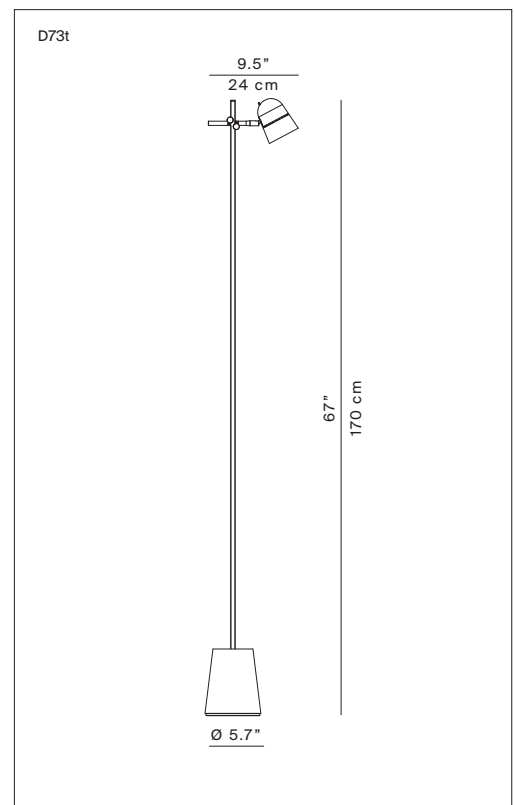

COUNTERBALANCE FLOOR

design Daniel Rybakken, 2014

**LUCE
PLAN**

Type:	Floor	
Light source:	LED 12W ~2700K 800 lm ^(*) dimmable	EEL: A
Product use:	Indoor	
Materials:	aluminium head, steel stem	
Colors:	Black	
Description:	A new floor version for the essential Counterbalance LED lamp by Daniel Rybakken, winner of the prestigious Compasso d'Oro ADI 2014. After the great success among critics and the public, the innovative family of lamps by the Norwegian designer now expands, as this floor model joins the wall and spotlight versions, conserving the characteristic adjustable reflector in aluminium, thanks to a simple sliding mechanism on the stem.	

Insulation class:   

Reference code: Structure
D73t 1D730T000001 black

^(*)The LED lamps cannot be changed in the luminaire