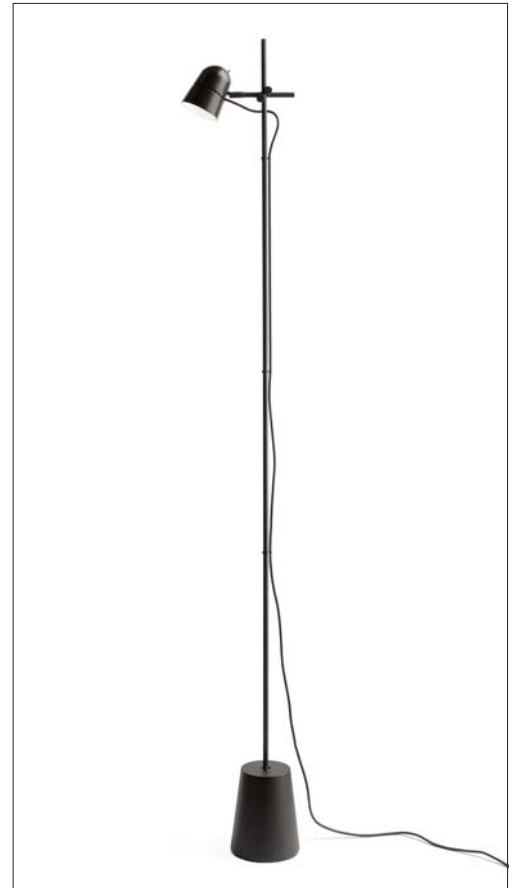

COUNTERBALANCE FLOOR

design Daniel Rybakken, 2014

**LUCE
PLAN**

Type:	Floor	
Light source:	LED 12W ~2700K 800 lm ^(*) dimmable	EEL: A
Product use:	Indoor	
Materials:	aluminium head, steel stem	
Colors:	Black	
Description:	A new floor version for the essential Counterbalance LED lamp by Daniel Rybakken, winner of the prestigious Compasso d'Oro ADI 2014. After the great success among critics and the public, the innovative family of lamps by the Norwegian designer now expands, as this floor model joins the wall and spotlight versions, conserving the characteristic adjustable reflector in aluminium, thanks to a simple sliding mechanism on the stem.	

Insulation class:   

Reference code: Structure
D73t 1D730T000001 black

^(*)The LED lamps cannot be changed in the luminaire