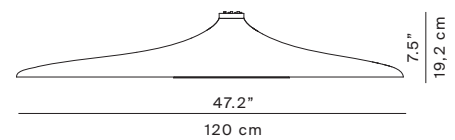

SOLEIL NOIR

Design Odile Decq, 2015

**LUCE
PLAN**

Type:	Ceiling		
Light Source:	LED 35W ~3000K 1728 lm ⁽¹⁾ push dimmer/DALI	EEL: A	
Product use:	Indoor		
Materials:	molded polyurethane foam		
Colors:	white, black		
Description:	Soleil Noir is a lamp that interprets the theme of the chandelier through a technological, futuristic vision. It comes with an avant-garde optical system to guarantee the uniform spread of light on the diffuser.		

Insulation class:   

Reference code: Structure
D89p 1D890P000035 black
1D890P000002 white

D89p

weight 6,10 Kg

⁽¹⁾ LED module is not replaceable
Power consumption by device