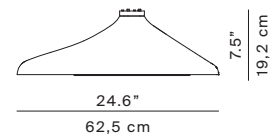

SOLEIL NOIR

Design Odile Decq, 2015

**LUCE
PLAN**

Type:	Ceiling		
Light Source:	LED 35W ~3000K 1728 lm ⁽¹⁾ push dimmer/DALI	EEL: A	
Product use:	Indoor		
Materials:	molded polyurethane foam		
Colors:	white, black		
Description:	Soleil Noir is a lamp that interprets the theme of the chandelier through a technological, futuristic vision. It comes with an avant-garde optical system to guarantee the uniform spread of light on the diffuser.		

Insulation class:   

Reference code: Structure
D89p 1D890P000035 black
1D890P000002 white

D89p

weight 6,10 Kg

⁽¹⁾ LED module is not replaceable
Power consumption by device