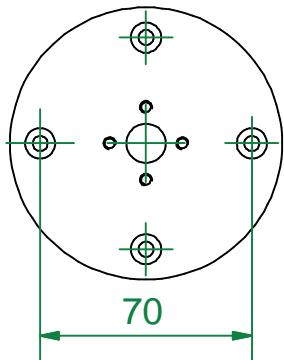

Nomad Linestra short

Fitting: S14d

102031XX

CAN BE USED WITH  
10204005 Base flange DIA 90 tube Alu  
10204009 Base flange DIA 90 tube WhStr