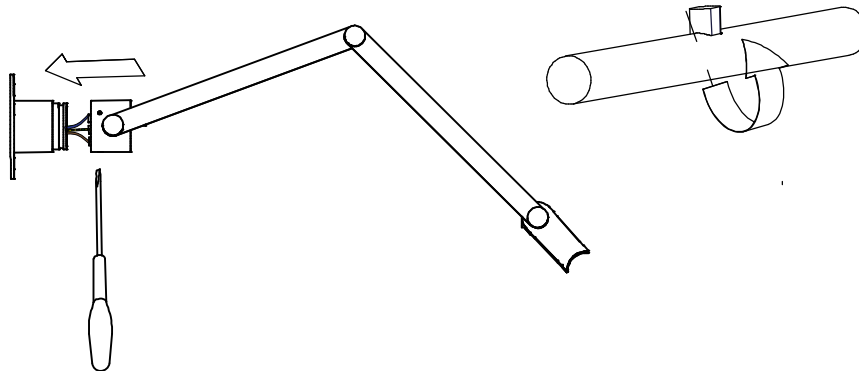

Nomad Linestra short

Fitting: S14d

102031XX

CAN BE USED WITH  
10204005 Base flange DIA 90 tube Alu  
10204009 Base flange DIA 90 tube WhStr