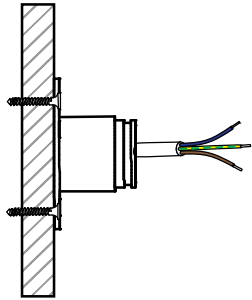

Nomad Linestra short

Fitting: S14d

102031XX

CAN BE USED WITH  
10204005 Base flange DIA 90 tube Alu  
10204009 Base flange DIA 90 tube WhStr