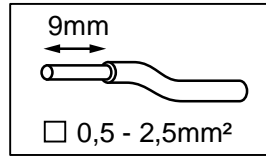

Nomad Linestra short

Fitting: S14d

102031XX

CAN BE USED WITH  
10204005 Base flange DIA 90 tube Alu  
10204009 Base flange DIA 90 tube WhStr