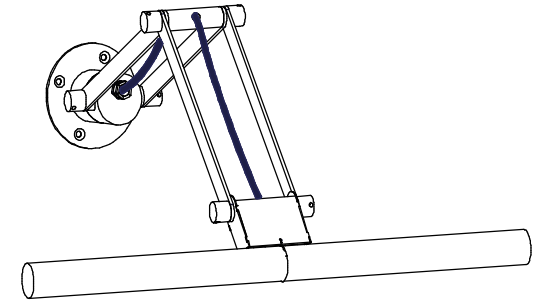

Nomad Linestra short

Fitting: S14d

102031XX

CAN BE USED WITH  
10204005 Base flange DIA 90 tube Alu  
10204009 Base flange DIA 90 tube WhStr