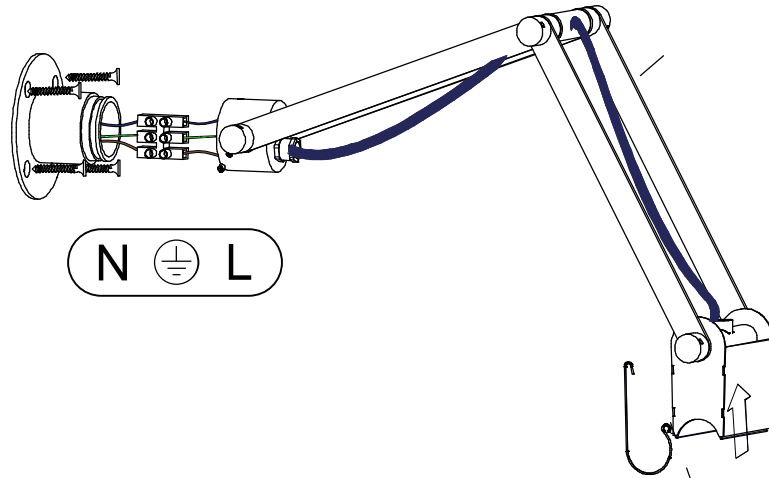

Nomad Linestra short

Fitting: S14d

102031XX

CAN BE USED WITH  
10204005 Base flange DIA 90 tube Alu  
10204009 Base flange DIA 90 tube WhStr