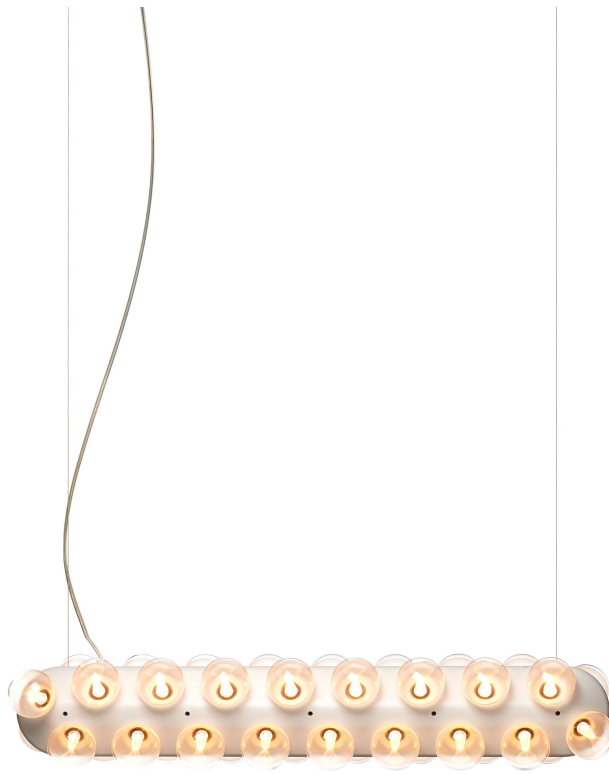

m o o o i[®]

Prop Light

Prop Light by Bertjan Pot represents the perfect lighting solution for literally any kind of interior. Whether you prop it up against a wall, hang it from a ceiling or place it on a floor, its bubbly form and pure spirit brighten up any kind of environment with a fresh, timeless elegance. Enjoy ethereal spheres of light in your home, at the office or in a public space.

Designer	Bertjan Pot
Year of design	2013
Material	HIPS housing; PMMA lightguide; Glass bulbs

detailing

Prop Light is equipped with a comfortably warm LED light source, spreading its light by a specially developed optics. All versions are dimmable.

colours

White body
RAL9016

packaging

Prop Light Single

H 40 cm | 15,7"
W 40 cm | 15,7"
D 105 cm | 41,3"

Colli 1/1

Product weight:
5 KG | 11 lb
With packaging:
10 KG | 22 lb

Prop Light Double

H 40 cm | 15,7"
W 40 cm | 15,7"
D 105 cm | 41,3"

Colli 1/1

Product weight:
6 KG | 13,2 lb
With packaging:
10 KG | 22 lb

Prop Light Double Vertical

H 40 cm | 15,7"
W 40 cm | 15,7"
D 105 cm | 41,3"

Colli 1/1