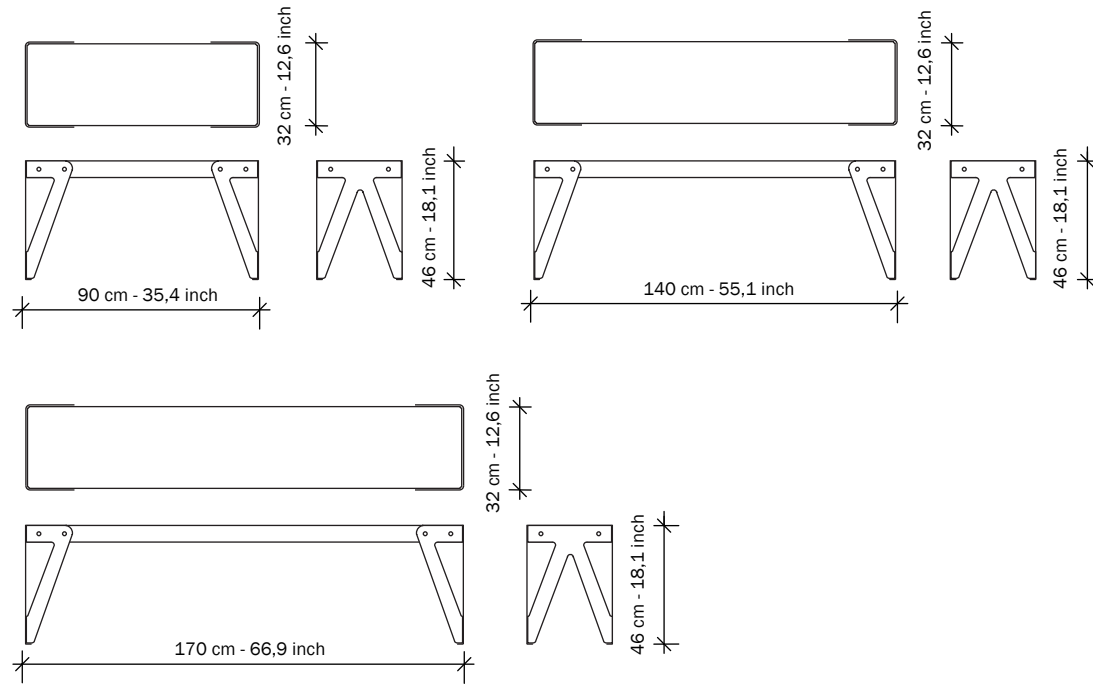

# LLOYD Bench

90x32 140x32 170x32  
SERENER

Black

White

Dark grey

Parallel

Rust

Light blue

## SPECIFICATIONS

**Top:**  
Steel, 2 mm thick,  
powder coated.

**Table leg:**  
Steel, 4 mm thick  
powder coated,  
with plastic feet.

**Bolts:**  
allen bolts, black.

**Weight:**  
90x32: 15,0 kg - 33,1 lb.  
140x32: 18,5 kg - 40,8 lb.  
170x32: 20,2 kg - 44,5 lb.