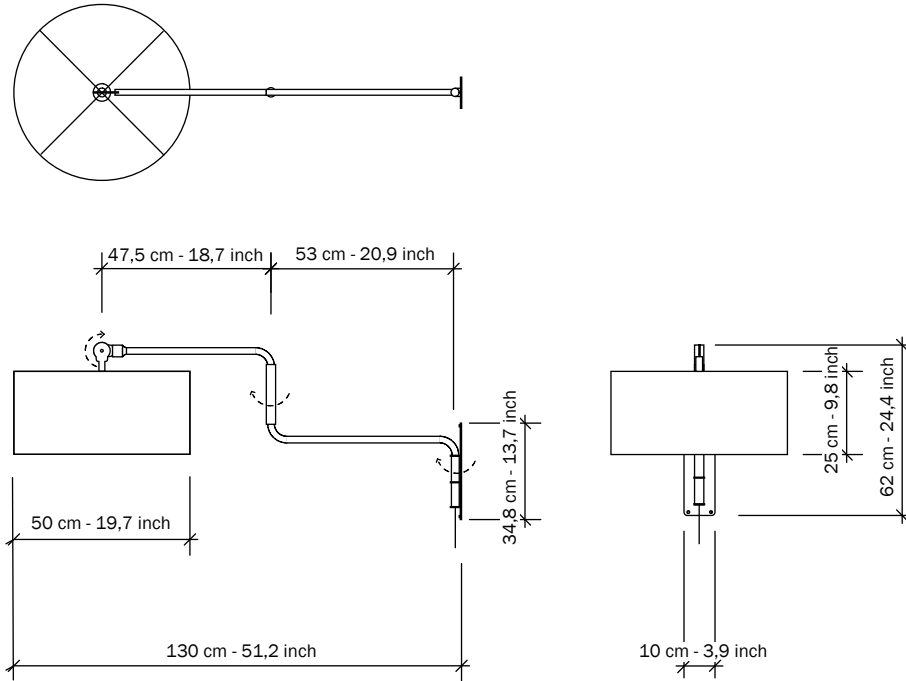

SWIVEL WALL

DICK VAN HOFF

SPECIFICATIONS

Frame:

Steel tubing, powder coated in textured black, two swivel points.

Lampshade:

Polyester, black or white.

Can be swivelled to desirable angle.

Light Source:

EU: Fitting E27

Max. 60 Watt

220 V

USA: Fitting E26

Max. 60 Watt

110 V

Energy class:

Lamp is suitable for bulbs of energy class A++, A+, A, B, C, D and E.

Lamp is sold with a bulb of energy class E.

Cable length:

180 cm - 70.9 inch

Weight:

5 kg - 11 lb.

3D-FILES OR HR-IMAGES

Check: www.functionals.eu/downloads