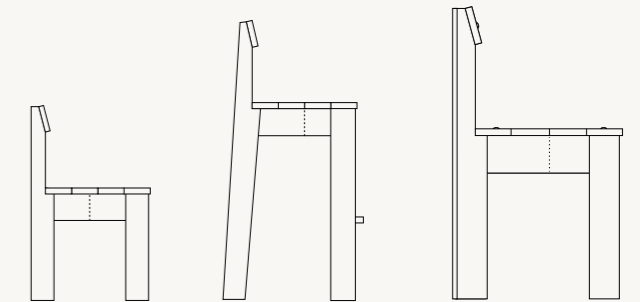

## PRODUCT INFO

**Product type:** Chair

**Origin:** Italy

**Weight:** 6.7 kg

**Material:** FSC™-certified beech wood. Lacquered  
FSC™-certified ash wood. Surface treated

**Dimensions:** *Ark Dining Chair:*  
H: 78 x W: 40 x D: 45.7 cm  
H: 30.7 x W: 15.7 x D: 18 in

*Ark Kids Chair:*  
H: 52 x W: 27.2 x D: 31.8 cm  
H: 20.5 x W: 10.7 x D: 12.5 in

*Ark Kids High Chair:*  
H: 75 x W: 34.2 x D: 37.3 cm  
H: 29.5 x W: 13.5 x D: 14.7 in

**Design:** ferm LIVING

**Care instructions:** Wipe with a damp cloth