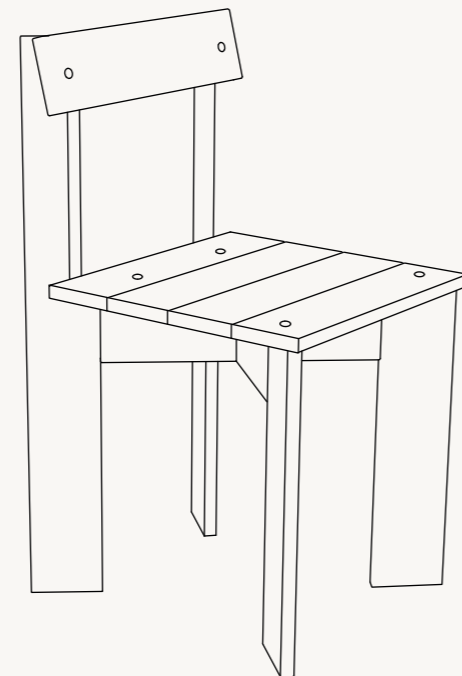

## PRODUCT INFO

**Product type:** Chair

**Origin:** Italy

**Weight:** 6.7 kg

**Material:** FSC™-certified beech wood. Lacquered  
FSC™-certified ash wood. Surface treated

**Dimensions:** *Ark Dining Chair:*  
H: 78 x W: 40 x D: 45.7 cm  
H: 30.7 x W: 15.7 x D: 18 in

*Ark Kids Chair:*  
H: 52 x W: 27.2 x D: 31.8 cm  
H: 20.5 x W: 10.7 x D: 12.5 in

*Ark Kids High Chair:*  
H: 75 x W: 34.2 x D: 37.3 cm  
H: 29.5 x W: 13.5 x D: 14.7 in

**Design:** ferm LIVING

**Care instructions:** Wipe with a damp cloth

ARK KIDS CHAIR

ARK KIDS HIGH CHAIR

ARK DINING CHAIR

## ARK DINING CHAIR

Not only a decorative design piece - the Ark Dining Chair also serve as a comfortable seat at the dining table for those long, casual dinners with friends and family.