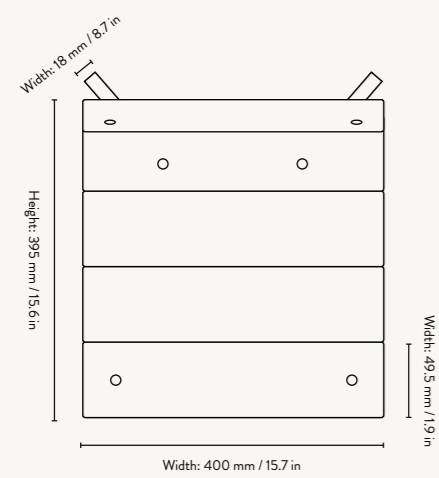

ARK DINING CHAIR

Not only a decorative design piece - the Ark Dining Chair also serve as a comfortable seat at the dining table for those long, casual dinners with friends and family.