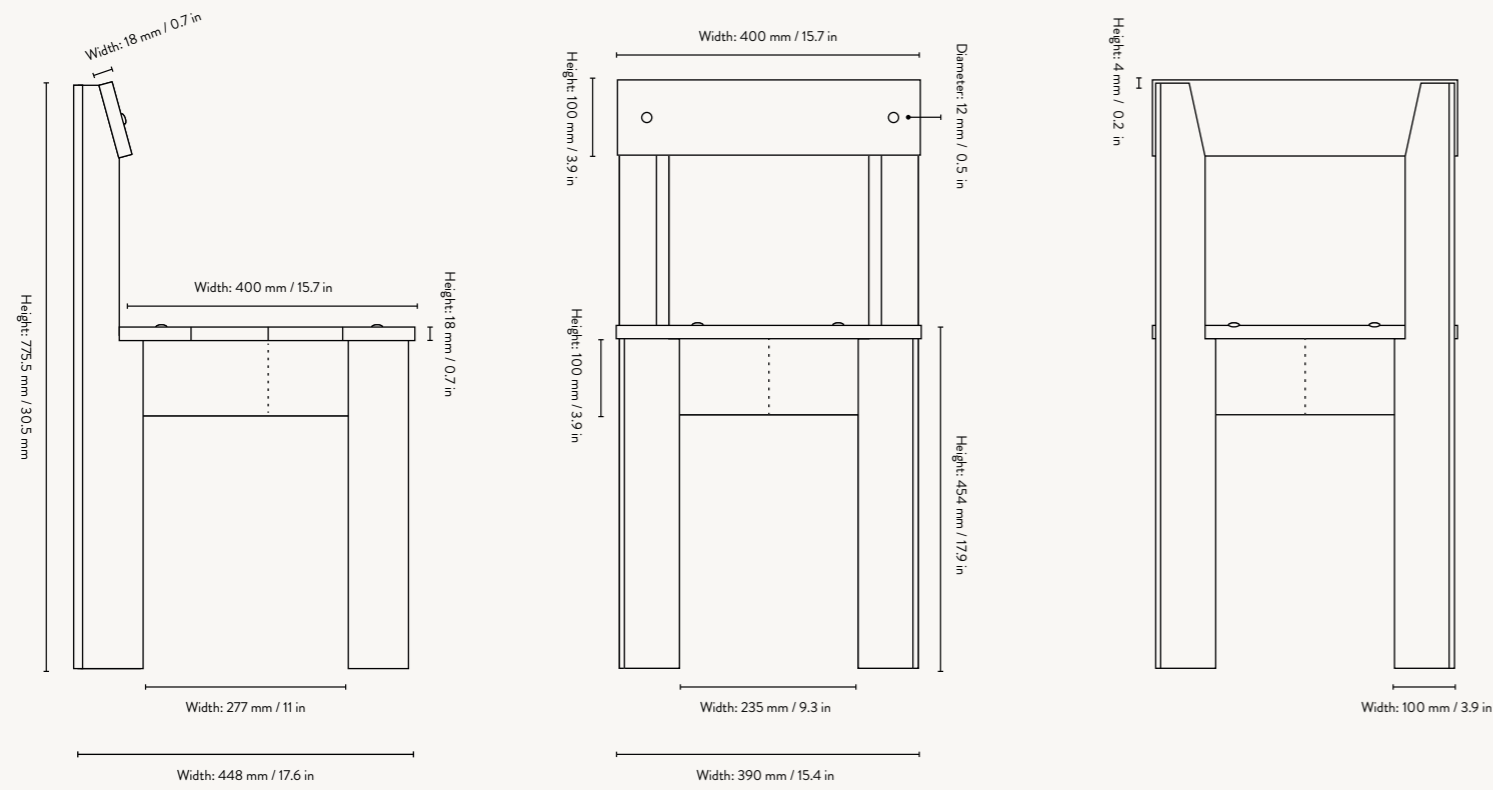

ARK DINING CHAIR

Not only a decorative design piece - the Ark Dining Chair also serve as a comfortable seat at the dining table for those long, casual dinners with friends and family.