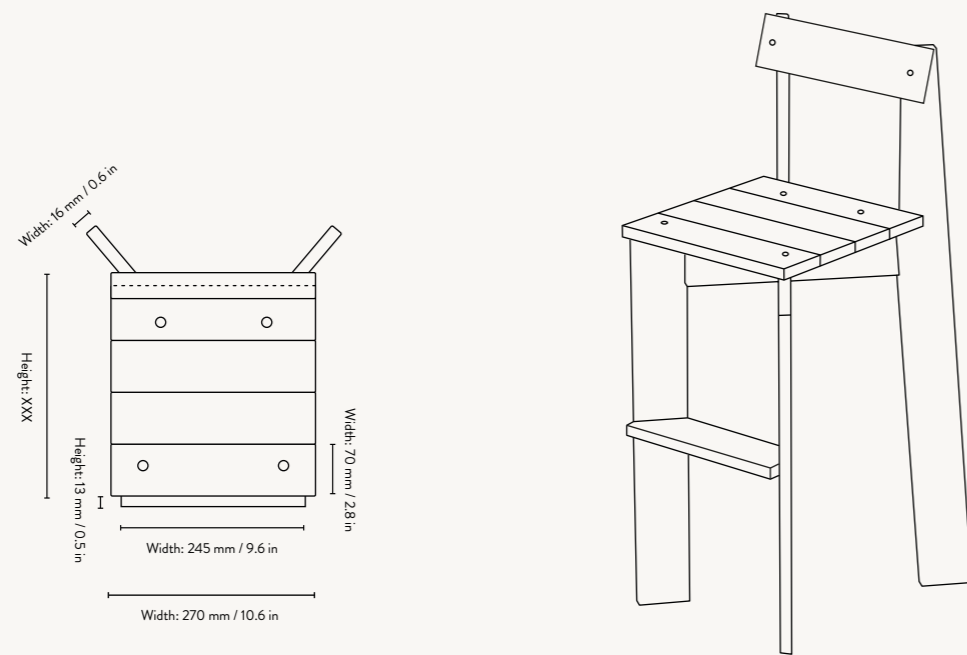

ARK KIDS HIGH CHAIR

The Ark Kids Chair High also serve as a comfortable seat for your little one at the dining table.