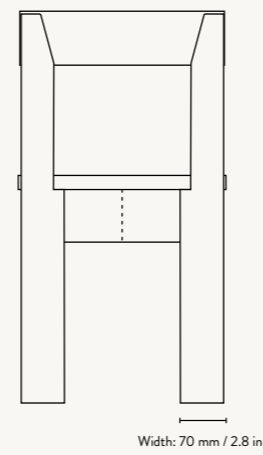

ARK KIDS CHAIR

Simply working with the standard dimensions of solid wooden planks, the Ark collection makes a statement with its honest, unapologetic and readable design aesthetic.