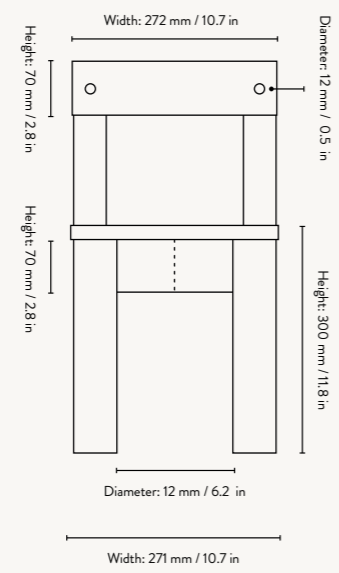

ARK KIDS CHAIR

Simply working with the standard dimensions of solid wooden planks, the Ark collection makes a statement with its honest, unapologetic and readable design aesthetic.