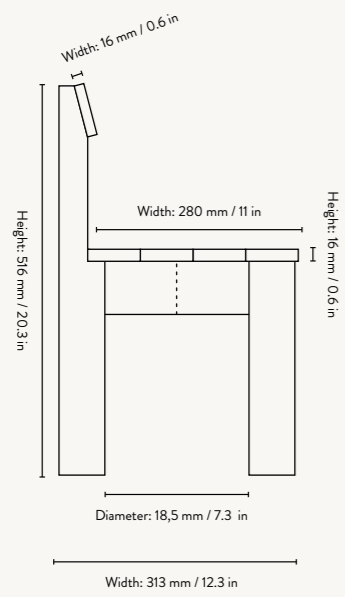

ARK KIDS CHAIR

Simply working with the standard dimensions of solid wooden planks, the Ark collection makes a statement with its honest, unapologetic and readable design aesthetic.