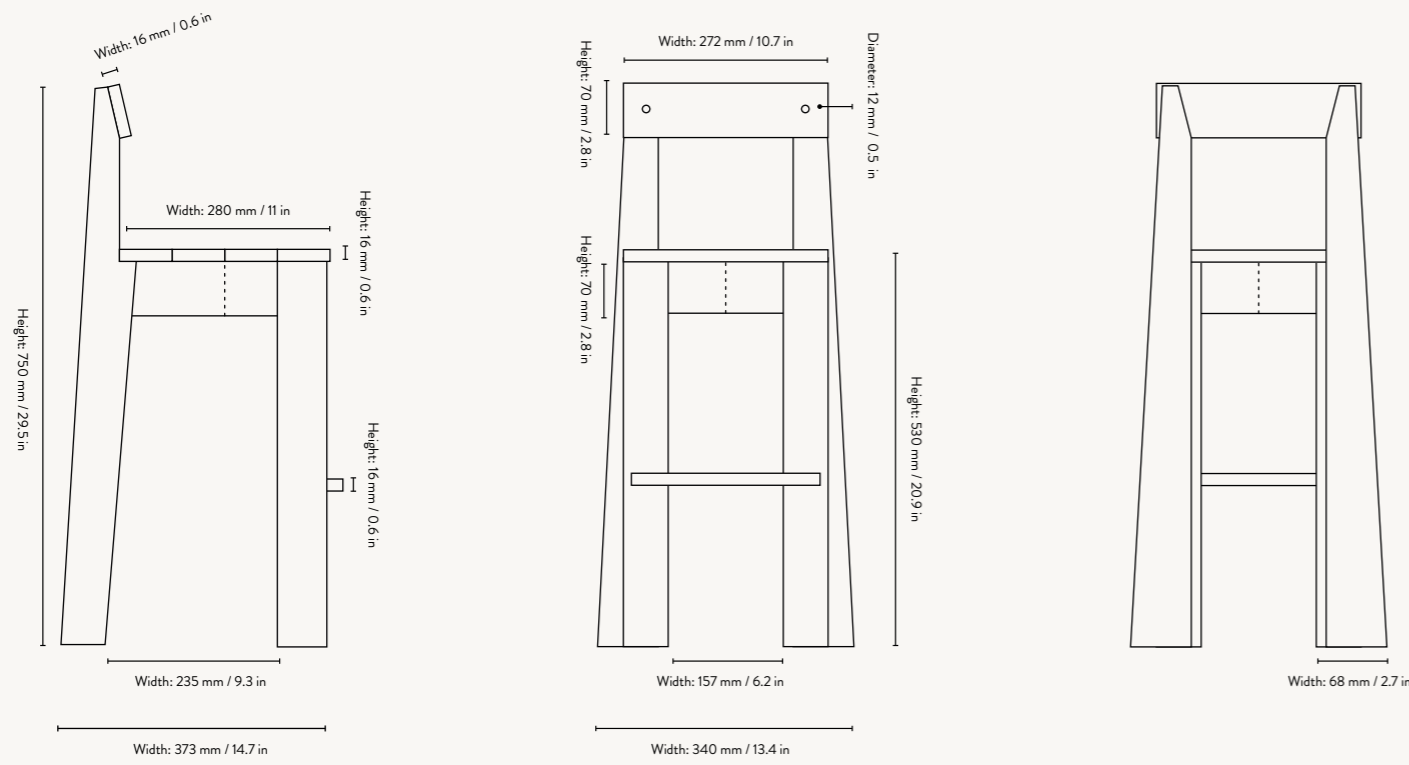

ARK KIDS HIGH CHAIR

The Ark Kids Chair High also serve as a comfortable seat for your little one at the dining table.