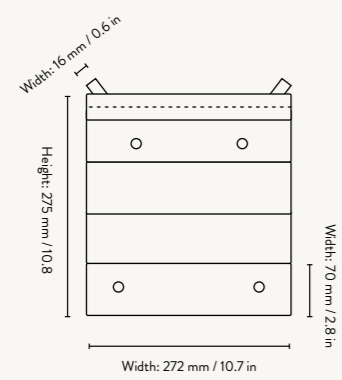

ARK KIDS CHAIR

Simply working with the standard dimensions of solid wooden planks, the Ark collection makes a statement with its honest, unapologetic and readable design aesthetic.