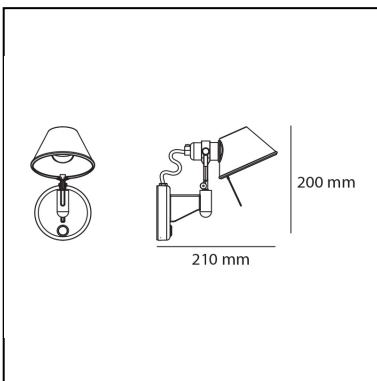

Tolomeo Micro Faretto - without switch

Michele De Lucchi
Giancarlo Fassina

DESCRIPTION

Wall support in polished aluminium; diffuser in matt anodised aluminium.

PRODUCT CODE: A010750

FEATURES

- Article Code: **A010750**
- Colour: **Aluminium**
- Installation: **Wall**
- Material: **Aluminium**
- Series: **Design Collection**
- design by: **Michele De Lucchi, Giancarlo Fassina**

DIMENSIONS

- Height: **cm 20**
- Depth: **cm 20**

SOURCES NOT INCLUDED

- Category: **LED RETROFIT**
- Number: **1**
- Watt: **6W**
- Socket: **E14**

LUMINAIRE

- Watt: **5W**
- Voltage: **220V-240V**
- Delivered lumens output: **267lm**
- Efficiency: **57%**
- Efficacy: **53.33lm/W**
- CRI: **80**

Notes

Possibility to mount LED source on E14 Socket