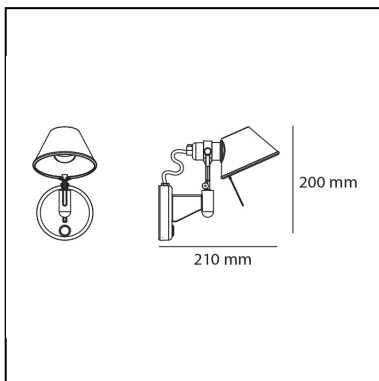

Tolomeo Micro Faretto - with switch

Michele De Lucchi
Giancarlo Fassina

LUMINAIRE

- Watt: **5W**
- Voltage: **220V-240V**
- Delivered lumens output: **267lm**
- Efficiency: **57%**
- Efficacy: **53.33lm/W**
- CRI: **80**

Notes

Possibility to mount LED source on E14 Socket

DESCRIPTION

Wall support in polished aluminium; diffuser in matt anodised aluminium.

PRODUCT CODE: A044050

FEATURES

- Article Code: **A044050**
- Colour: **Aluminium**
- Installation: **Wall**
- Material: **Aluminium**
- Series: **Design Collection**
- design by: **Michele De Lucchi, Giancarlo Fassina**

DIMENSIONS

- Height: **cm 20**
- Depth: **cm 20**

SOURCES NOT INCLUDED

- Category: **LED RETROFIT**
- Number: **1**
- Watt: **6W**
- Socket: **E14**