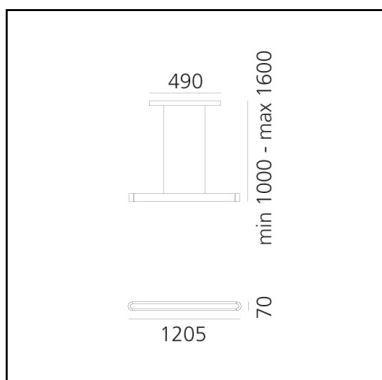

Talo sospensione LED 120 Dimmable - Silver

Neil Poulton

IP20       Dimmerable: 

LUMINAIRE

- Power Supply: **Electronic Dimmable Dsi Integrated**
- Watt: **51W**
- Voltage: **220-240V**
- Delivered lumens output: **5772lm**
- CCT: **3000K**
- Efficiency: **79%**
- Efficacy: **113.18lm/W**
- CRI: **80**
- Dimmable Typology: **Push**

Notes

Lamp included. Available mono or double tube (on the same line), in different lengths according to the power of the light source. The suspension cables are also feed cables.

PRODUCT CODE: 1924020A

FEATURES

- Article Code: **1924020A**
- Colour: **Silver**
- Installation: **Suspension**
- Material: **Aluminium, methacrylate, polycarbonate**
- Series: **Design Collection**
- Environment: **Indoor**
- Area contract: **Hospitality, null, Retail, Office**
- Emission: **Indirect Flood/direct Dark Light**
- design by: **Neil Poulton**

DIMENSIONS

- Length: **cm 120**
- Width: **cm 7**
- Height: **cm 100**
- Base Length: **cm 49**
- Max Height from ceiling: **cm 160**
- Glow Wire Test: **650°**

SOURCES INCLUDED

- Category: **Led**
- Number: **6**
- Watt: **6.72W**
- Delivered lumens output: **1014lm**
- Color temperature (K): **3000K**
- CRI: **80**
- Color Tolerance: **MacAdam 3SDCM**
- Efficacy: **151lm/W**
- Service Life: **50000-L70**
- Category: **Led**
- Number: **1**
- Watt: **6.72W**
- Delivered lumens output: **1019lm**
- Color temperature (K): **3000K**
- CRI: **80**
- Color Tolerance: **MacAdam 3SDCM**
- Efficacy: **152lm/W**
- Service Life: **50000-L70**