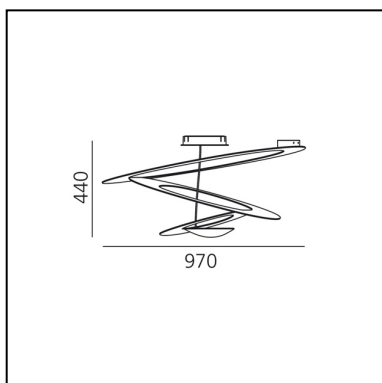

LUMINAIRE

- Watt: **44W**
- Voltage: **220V-240V**
- Delivered lumens output: **3313lm**
- CCT: **3000K**
- Efficiency: **82%**
- Efficacy: **75.30lm/W**
- CRI: **90**
- Dimmable Typology: **Push**

DESCRIPTION

Pirce's award-winning design is one of Artemide's top sellers. Originally released in halogen, its light source has been reimaged to incorporate a high quality, energy-efficient LED light source.

Pirce is not only an elegant light source, it is an alluring decoration with a strong sense of presence turned on or off. Its slim disc merges softly into flowing twirls that spiral downwards to create alluring lighting effects.

PRODUCT CODE: 1253120A

FEATURES

- Article Code: **1253120A**
- Colour: **Gold**
- Installation: **Ceiling**
- Material: **Aluminum**
- Series: **Design Collection**
- Environment: **Indoor**
- Area contract: **Residential**
- Emission: **Indirect**
- design by: **Giuseppe Maurizio Scutellà**

DIMENSIONS

- Width: **cm 97**
- Height: **cm 44**
- Glow Wire Test: **650°**

SOURCES INCLUDED

- Category: **Led**
- Number: **1**
- Watt: **44W**
- Delivered lumens output: **4230lm**
- Color temperature (K): **3000K**
- CRI: **90**
- Color Tolerance: **MacAdam 2SDCM**