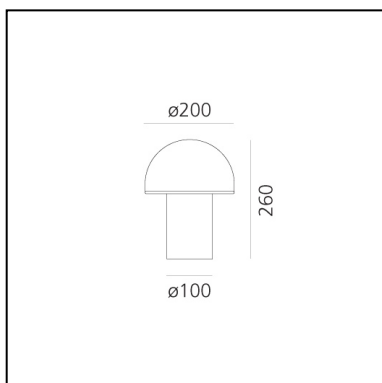

Onfale Piccolo

Luciano Vistosi

IP20   EAC 

LUMINAIRE

- Watt: **5W**
- Voltage: **220V-240V**
- Delivered lumens output: **363lm**
- Efficiency: **77%**
- Efficacy: **72.53lm/W**
- CRI: **80**

DESCRIPTION

Body and diffuser in opaline blown glass. Transparent crystal edge added.

PRODUCT CODE: A006400

FEATURES

- Article Code: **A006400**
- Colour: **White**
- Installation: **Table**
- Material: **blown glass**
- Series: **Design Collection**
- Environment: **Indoor**
- Area contract: **All projects**
- Emission: **Diffused**
- design by: **Luciano Vistosi**

DIMENSIONS

- Height: **cm 26**
- Diameter: **cm 20**
- Base Diameter: **cm 10**

SOURCES NOT INCLUDED

- Category: **LED RETROFIT**
- Number: **1**
- Watt: **6W**
- Socket: **E14**