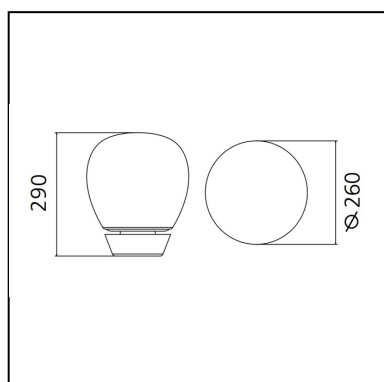

Empatia 26 Table

Carlotta de Bevilacqua
Paola di Arianello

IP20      Dimmerable: 

LUMINAIRE

- Watt: **20W**
- Delivered lumens output: **710lm**
- CCT: **3000K**
- Efficiency: **50%**
- Efficacy: **35.49lm/W**
- CRI: **90**
- Dimmer Typology: **Touch Dimmer**

PRODUCT CODE: 1817010A

FEATURES

- Article Code: **1817010A**
- Colour: **White**
- Installation: **Table**
- Material: **Blown glass, methacrylate, aluminum**
- Series: **Design Collection**
- design by: **Carlotta de Bevilacqua, Paola di Arianello**

DIMENSIONS

- Height: **cm 29**
- Diameter: **cm 26**
- Impact Resistance: **N/D**
- Glow Wire Test: **650°C**

SOURCES INCLUDED

- Category: **Led**
- Number: **1**
- Watt: **20W**
- Delivered lumens output: **1710lm**
- Color temperature (K): **3000K**
- CRI: **90**
- Color Tolerance: **2SDCM**