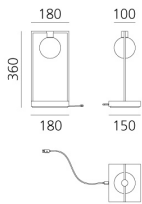

LUMINAIRE

- Watt: **1,7W**
- Delivered lumens output: **360lm**
- CCT: **3000K**
- CRI: **90**
- Dimmer Typology: **Push button Dimmer**

Notes

Battery life:
Dimmer step 1: 8h
Dimmer step 2: 11h
Dimmer step 3: 26h
3 hrs fast charge

DESCRIPTION

Curiosity is the new portable lamp that through its shape reveals its vocation for exposition but at the same time for relations. It showcases the spaces where people are or the objects that it can hold inside of it.

Neutral and essential in its graceful structure, it becomes functional enhancing the content. It is available in two sizes, to better adapt to host different objects.

It is a frame for displaying objects. Its base becomes the element that supports what you want to show illuminated by the small spotlight at its top.

It is a controlled light, which with the addition of a white glass sphere with amber light recreates a warm and cosy atmosphere around which to cultivate relationships and feel good.

Curiosity brings its space of light everywhere, and thanks to its long autonomy (up to 26 hours away from the net) it allows you to reinvent everyday light contexts.

It designs individual freedom by adapting to the domestic space, but above all it opens up new scenarios in public places.

Being able to build exible and mobile displays, it is also a perfect tool for retail spaces, for exhibitions, or for restaurants, where it creates an intimate and elegant atmosphere able to follow the changing organization of the spaces.

"We all have that one object that tells the story of a lifetime, of a journey, or a collection of objects that we would like to underline with light. Curiosity - inspired by the universe of the "cabinet of curiosity" - was born from the desire to offer a small exhibition to all those who wish to showcase an object under its light. By nature, it is intended for any sector, both private and professional: museums, display of private collections or of objects on a restaurant table. Everyone is free to imagine its own presentation on the lamp stage.

But there is more to this: Curiosity is decorative and versatile. With its small removable diffuser, it can become an EXPO or a DECO lamp. Thanks to its battery, it is also nomadic and easy to move: it will find its place in all the interior design scenarios. Who said that curiosity was a bad defect?"

Daide Oppizzi

PRODUCT CODE: 0175010A

FEATURES

- Article Code: **0175010A**
- Colour: **Black-brown**
- Installation: **Table**
- Material: **Aluminium**
- Series: **Design Collection**
- design by: **Daide Oppizzi**

DIMENSIONS

- Length: **cm 18**
- Width: **cm 15**
- Height: **cm 36**