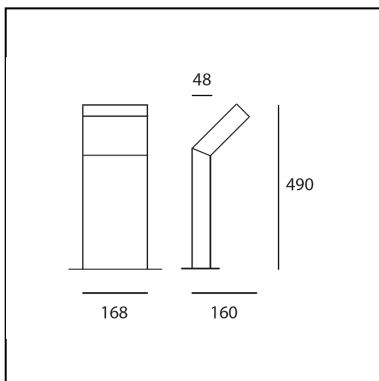

LUMINAIRE

- Watt: **16W**
- Voltage: **220V-240V**
- Delivered lumens output: **515lm**
- CCT: **3000K**
- Efficiency: **78%**
- Efficacy: **32.19lm/W**

Notes

Floor version is available in three heights and in Up model. Floor fixing with ground mounting plate.