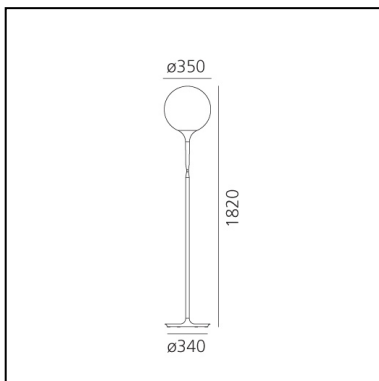

Castore floor 35

Michele De Lucchi
Huub Ubbens

IP20      Dimmerable: 

LUMINAIRE

- Watt: **21W**
- Voltage: **220V-240V**
- Delivered lumens output: **2077lm**
- Efficiency: **85%**
- Efficacy: **98.91lm/W**
- CRI: **80**
- Dimmer Typology: **Touch Dimmer**

Notes

A touch dimmer button on the stem for the storage of the light intensity set-up or the use of a local or remote control. Available in two sizes.

DESCRIPTION

The spherical diffuser design is enhanced by a removable-fitting and tapering luminous stem, making a gentle transition from the strong diffuser light to the blind lamp structure area. Base in zamac; stem in thermoplastic resin; blown glass diffuser.

PRODUCT CODE: 1055010A

FEATURES

- Article Code: **1055010A**
- Colour: **White**
- Installation: **Floor**
- Material: **Blown glass, polycarbonate, zamak**
- Series: **Design Collection**
- Environment: **Indoor**
- Area contract: **Hospitality, Retail, Residential**
- Emission: **Diffused**
- design by: **Michele De Lucchi, Huub Ubbens**

DIMENSIONS

- Height: **cm 182**
- Diameter: **cm 35**
- Base Diameter: **cm 34**
- Glow Wire Test: **750°**

SOURCES NOT INCLUDED

- Category: **LED RETROFIT**
- Number: **1**
- Socket: **E27**