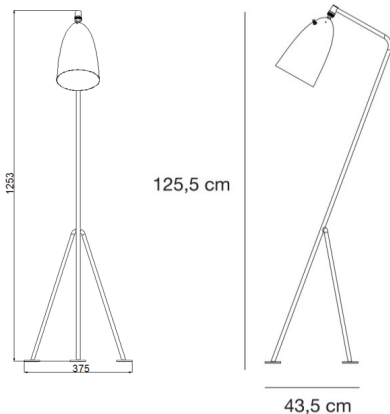

GM1, GM2, GM3

COLOURS

FACTS

MATERIAL

Shade: Powder-coated steel
Stand: Powder-coated steel tube Ø 12,7 mm
Swivel: Solid brass

MEASUREMENT - L X W X H MM

Lamp height: 1253 mm
Lamp stand: 375 X 435 mm
Shade height: 233 mm
Shade diameter: Ø150 mm
Cable length, exposed: APP.2150 mm
Cable length, total: APP.3250 mm

WEIGHT ITEM - LAMP INCL. WIRE

2300 g

PACKAGING TYPE

Cardboard box

PACKAGING MEASUREMENT - L X W X H CM

L:44 X W:44 X H:135 cm

WEIGHT PACKAGING - MATERIAL TYPE (recyclable)

- Delivery note: 10 g
- LD-EPE foam: 90 g
- PE polybag: 190 g
- Cardboard inside: 1260 g
- Cardboard outside, 5ply Corrugated: 4500 g

WEIGHT PACKAGING - TOTAL

8350 g

NUMBER OF PARCELS

1 pcs.