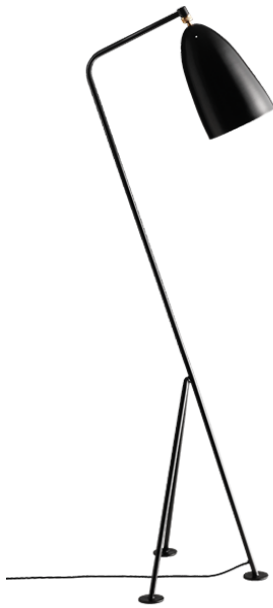

## GRÄSHOPPA GM1 // FLOOR LAMP, EU MODEL

Designed by Greta Grossman

### PRODUCT

Item no.: 005-0110X  
+ style code

### DESCRIPTION

The iconic Gräshoppa lamp was first produced in 1947. The tubular steel tripod stand is tilted backward whilst the elongated steel conical shade is mounted with a free moving joint in solid brass, consequently the light can be directional, yet the glare is minimal, both stand and shade are powder-coated and are available in 5 colours.

#### MEASUREMENT - L X W X H MM

Lamp height: 1253 mm  
Lamp stand: 375 X 435 mm  
Shade height: 233 mm  
Shade diameter: Ø150 mm  
Cable length, exposed: APP.2150 mm  
Cable length, total: APP.3250 mm