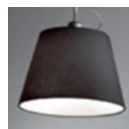

TOLOMEO MEGA
DIFF.TESSUTO NRO
D.3600772020A