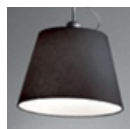

TOLOMEO MEGA
DIFF.TESSUTO NRO
D.3200772010A