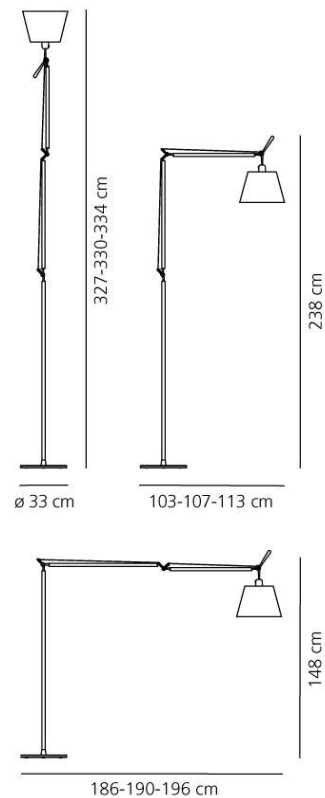

PRODUCT DATA SHEET

Tolomeo Floor Mega - LED - Alluminium - Dimmer

DESIGN BY :

MicheleDe Lucchi,GiancarloFassina
2013

MATERIALS :

Polished aluminium, parchment paper and plastic

DESCRIPTION :

Polished aluminium base and cantilevered arms; diffuser in parchment paper on a plastic frame; joints in polished aluminium. Diffuser adjustable in all directions. System of spring balancing. 0763010A item code for the Base and arms

Diffuser available in three sizes.

Light emission

TECHNICAL DATA SHEET

FEATURES

Product name:	Tolomeo Floor Mega - LED - Alluminium - Dimmer
Article Code:	0762010A
Colour:	Alluminium
Material:	Polished aluminium, parchment paper and plastic
Support:	Base
Support colour:	Aluminium
Series:	Design

DIMENSIONS

Length:	cm 103
Height:	cm 148
Cutout width:	cm 32
Base Diameter:	cm 33
Max Extension Height:	cm 327
Max Extension Length:	cm 186
Cutout shape:	

LAMPS INCLUDED

Category:	LED
Watt:	31
Luminous Flux (lm):	3454
Typology:	2
Color temperature (K):	3000
Class:	A

DIMENSIONS

LAMP

+ 0 - Dimmer

LUMINAIR

Watt: 31 W

TOLOMEO MEGA LED
BASE+ASTA
NERO0763030A

TOLOMEO MEGA LED
BASE+ASTA0763010A

TOLOMEO MEGA
DIFF.PERG.3200780010A