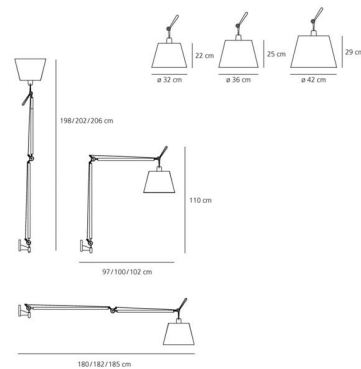

#### FEATURES

Product name:	Tolomeo Wall Mega - Halo - Dimmer
Article Code:	<b>0778010A</b>
Colour:	Alluminium
Material:	Polished aluminium, parchment paper and plastic
Support:	Wall
Support colour:	Aluminium
Series:	Design

#### DIMENSIONS

Length:	cm 97
Height:	cm 110
Cutout width:	cm 32
Max Extension Height:	cm 198
Max Extension Length:	cm 180
Cutout shape:	

#### DIMENSIONS