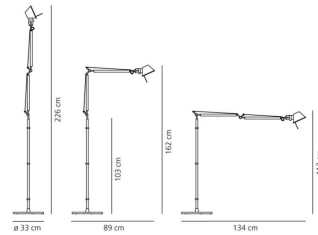

DIMENSIONS

LAMP

IP 20

Dimmer

LUMINAIR

Watt:	10,2 W
Voltage:	220V-240V

TOLOMEO TERRA BASE
+ ASTAA012820